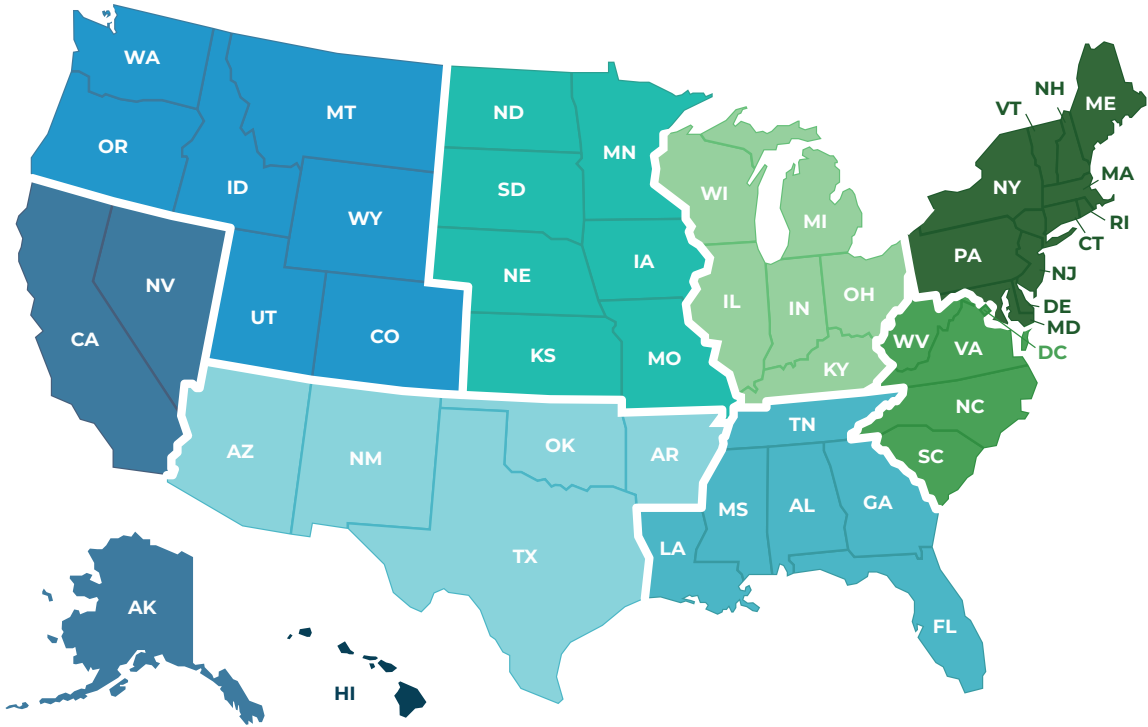

Loring Ward Territory Map

Regional Directors

Relationship Managers

	Panch Romero promero@loringward.com	669.226.6316		Matt Glazier mglazier@loringward.com	669.226.6357
	Tim Wochok twochok@loringward.com	669.226.6326		Matt Glazier mglazier@loringward.com	669.226.6357
	Ben Slater bslater@loringward.com	669.226.6328		Kyle Happe khappe@loringward.com	669.226.6348
	Trey Nelson tnelson@loringward.com	669.226.6324		Lauren Fiala lfiala@loringward.com	669.226.6349
	Mike Nixon mnixon@loringward.com	669.226.6330		David Hanna dhanna@loringward.com	669.226.6347
	Mike Ozburn mozburn@loringward.com	669.226.6313		Tyler Dennison tdennison@loringward.com	669.226.6350
	Sean Brooks sbrooks@loringward.com	669.226.6320		David Hanna dhanna@loringward.com	669.226.6347
	Shane Schofield sschofield@loringward.com	669.226.6342		Will Blanchette wblanchette@loringward.com	669.226.6331
	Beau Barnett bbarnett@loringward.com	669.226.6311		Tyler Dennison tdennison@loringward.com	669.226.6350